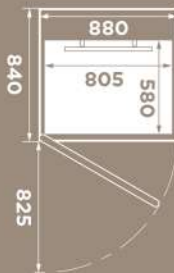

DOORS

2 different door types to choose from.

Size: 580 x 805 mm
Rated load: 250 kg / 2 persons

Size: 880 x 805 mm
Rated load: 250 kg / 2 persons

Size: 1080 x 805 mm
Rated load: 250 kg / 2 persons

Product summary