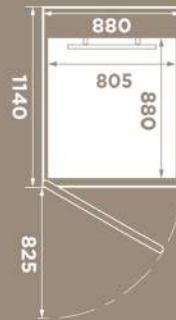

DOORS

2 different door types to choose from.

Size: 580 x 805 mm
Rated load: 250 kg / 2 persons

Size: 880 x 805 mm
Rated load: 250 kg / 2 persons

Size: 1080 x 805 mm
Rated load: 250 kg / 2 persons

Product summary