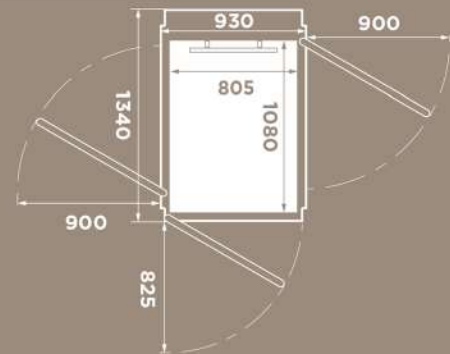

DOORS

2 different door types to choose from.

Size: 580 x 805 mm
Rated load: 250 kg / 2 persons

Size: 880 x 805 mm
Rated load: 250 kg / 2 persons

Size: 1080 x 805 mm
Rated load: 250 kg / 2 persons

Product summary